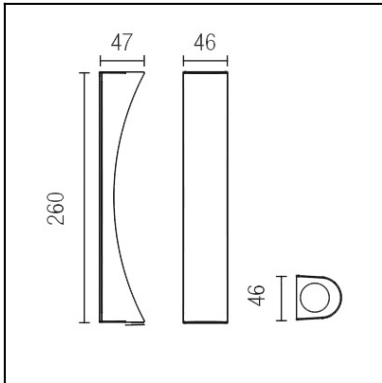

The photograph may not match the reference exactly. Please read the product description to identify the finish.

[Download photometric file .ldt /.ies](#)

[Click on image to download energy label](#)

TECHNICAL CHARACTERISTICS

Type:	Wall fixture
IP Protection degrees:	IP20
Light source 1:	2 x LED Samsung
Bulb specified at the product label	9W Warm White - 3000K 580 lm ^(N) CRI 80
Total power consumption (W):	13.6W
Voltage / Frequency:	220-240V/50-60Hz
Warranty:	2
Option to extend the guarantee:	5
Units per box:	8
Net Weight (Kg):	
CFM:	0.00