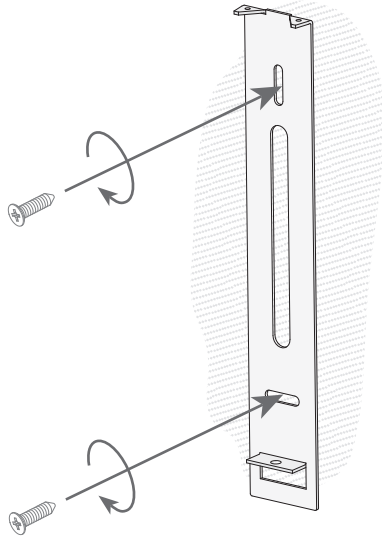

Type:	Wall fixture
IP Protection degrees:	IP20
Light source 1:	2 x LED Samsung
Bulb specified at the product label	9W Warm White - 3000K 580 lm ^(N) CRI 80
Total power consumption (W):	13.6W
Voltage / Frequency:	220-240V/50-60Hz
Warranty:	2
Option to extend the guarantee:	5
Units per box:	8
Net Weight (Kg):	
CFM:	0.00

MATERIALS / FINISHES

Structure material: Aluminium

Structure finish: Chrome

Diffuser material: Methacrylate

Diffuser finish: Transparent

1

2

3