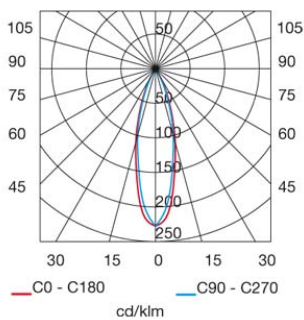

The photograph may not match the reference exactly. Please read the product description to identify the finish.

TECHNICAL CHARACTERISTICS

Type:	Wall fixture
IP Protection degrees:	IP20
Light source 1:	1 x LED Cree 3W Warm White - 3000K CRI 80
Angle of the optics / Reflector:	60°
Voltage / Frequency:	100-240V/50-60Hz
Warranty (Years):	2
Option to extend the guarantee:	Yes, 5 years
Units per box:	20
Net Weight (Kg):	0.34
EAN:	8435111066249

MATERIALS / FINISHES

Structure material: Aluminium
Structure finish: Grey

GEAR

Multi-voltage electronic gear included (110-240 V / 50-60 Hz)

Bed collection

Download photometric file .ldt / .ies

Click on image to download energy label

LEDS-c4 reserves the right to make the necessary technical changes they deem adequate, in order to improve the features of the product.
 Please consult the sales team to clarify any doubt.

Luminaria		Ensayo		Lámpara	
Código	05-2830-34-34	Código	05-2830-34-34	Código	LAMP 05-2830-34-34
Nombre	Aplique BED 1x3W led	Nombre	Aplique WALL 1x3W led	Número	1
Familia	- LEDS C4 LEDS	Fecha	26-07-2010	Posición	Universal
Eficiencia	100.00%	Sist. de Coorden.	C-G	Flujo Total	65.50 lm
Valor Máximo	227.55 cd	Posición	C=0.00 G=0.00	Bisimétrico	

Diam=34mm

Semiplanos C

180.0 ————— 0.0
 270.0 ————— 90.0

1

2

3

4

5