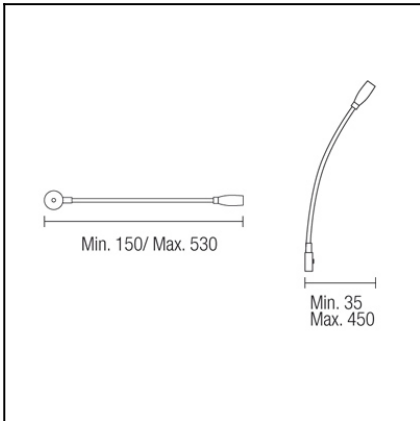

The photograph may not match the reference exactly. Please read the product description to identify the finish.

TECHNICAL CHARACTERISTICS

Type:	Wall fixture
IP Protection degrees:	IP20
Light source 1:	1 x LED Cree 3W Warm White - 3000K CRI 80
Angle of the optics / Reflector:	60°
Voltage / Frequency:	100-240V/50-60Hz
Warranty (Years):	2
Option to extend the guarantee:	Yes, 5 years
Units per box:	20
Net Weight (Kg):	0.34
EAN:	8435111066249

MATERIALS / FINISHES

Structure material: Aluminium
Structure finish: Grey

GEAR

Multi-voltage electronic gear included (110-240 V / 50-60 Hz)

Bed collection

Download photometric file .ldt / .ies

Click on image to download energy label

LEDS-c4 reserves the right to make the necessary technical changes they deem adequate, in order to improve the features of the product.
 Please consult the sales team to clarify any doubt.

Luminaria		Ensayo		Lámpara	
Código	05-2830-34-34	Código	05-2830-34-34	Código	LAMP 05-2830-34-34
Nombre	Aplique BED 1x3W led	Nombre	Aplique WALL 1x3W led	Número	1
Familia	- LEDS C4 LEDS	Fecha	26-07-2010	Posición	Universal
Eficiencia	100.00%	Sist. de Coorden.	C-G	Flujo Total	65.50 lm
Valor Máximo	227.55 cd	Posición	C=0.00 G=0.00	Bisimétrico	

Diam=34mm

Semiplanos C

180.0 ————— 0.0
 270.0 ————— 90.0

1

2

3

4

5