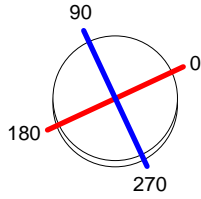

The photograph may not match the reference exactly. Please read the product description to identify the finish.

TECHNICAL CHARACTERISTICS

Type:	Wall fixture
IP Protection degrees:	IP20
Light source 1:	1 x LED Cree 3W Warm White - 3000K CRI 80
Angle of the optics / Reflector:	60°
Voltage / Frequency:	100-240V/50-60Hz
Warranty (Years):	2
Option to extend the guarantee:	Yes, 5 years
Units per box:	20
Net Weight (Kg):	0.34
EAN:	8435111066249

MATERIALS / FINISHES

Structure material: Aluminium
Structure finish: Grey

GEAR

Multi-voltage electronic gear included (110-240 V / 50-60 Hz)

Bed collection

Download photometric file .ldt / .ies

Click on image to download energy label

LEDS-c4 reserves the right to make the necessary technical changes they deem adequate, in order to improve the features of the product.
 Please consult the sales team to clarify any doubt.

Luminaria		Ensayo		Lámpara	
Código	05-2830-34-34	Código	05-2830-34-34	Código	LAMP 05-2830-34-34
Nombre	Aplique BED 1x3W led	Nombre	Aplique WALL 1x3W led	Número	1
Familia	- LEDS C4 LEDS	Fecha	26-07-2010	Posición	Universal
Eficiencia	100.00%	Sist. de Coorden.	C-G	Flujo Total	65.50 lm
Valor Máximo	227.55 cd	Posición	C=0.00 G=0.00	Bisimétrico	

Diam=34mm

Semiplanos C

180.0 ————— 0.0
 270.0 ————— 90.0

1

2

3

4

5