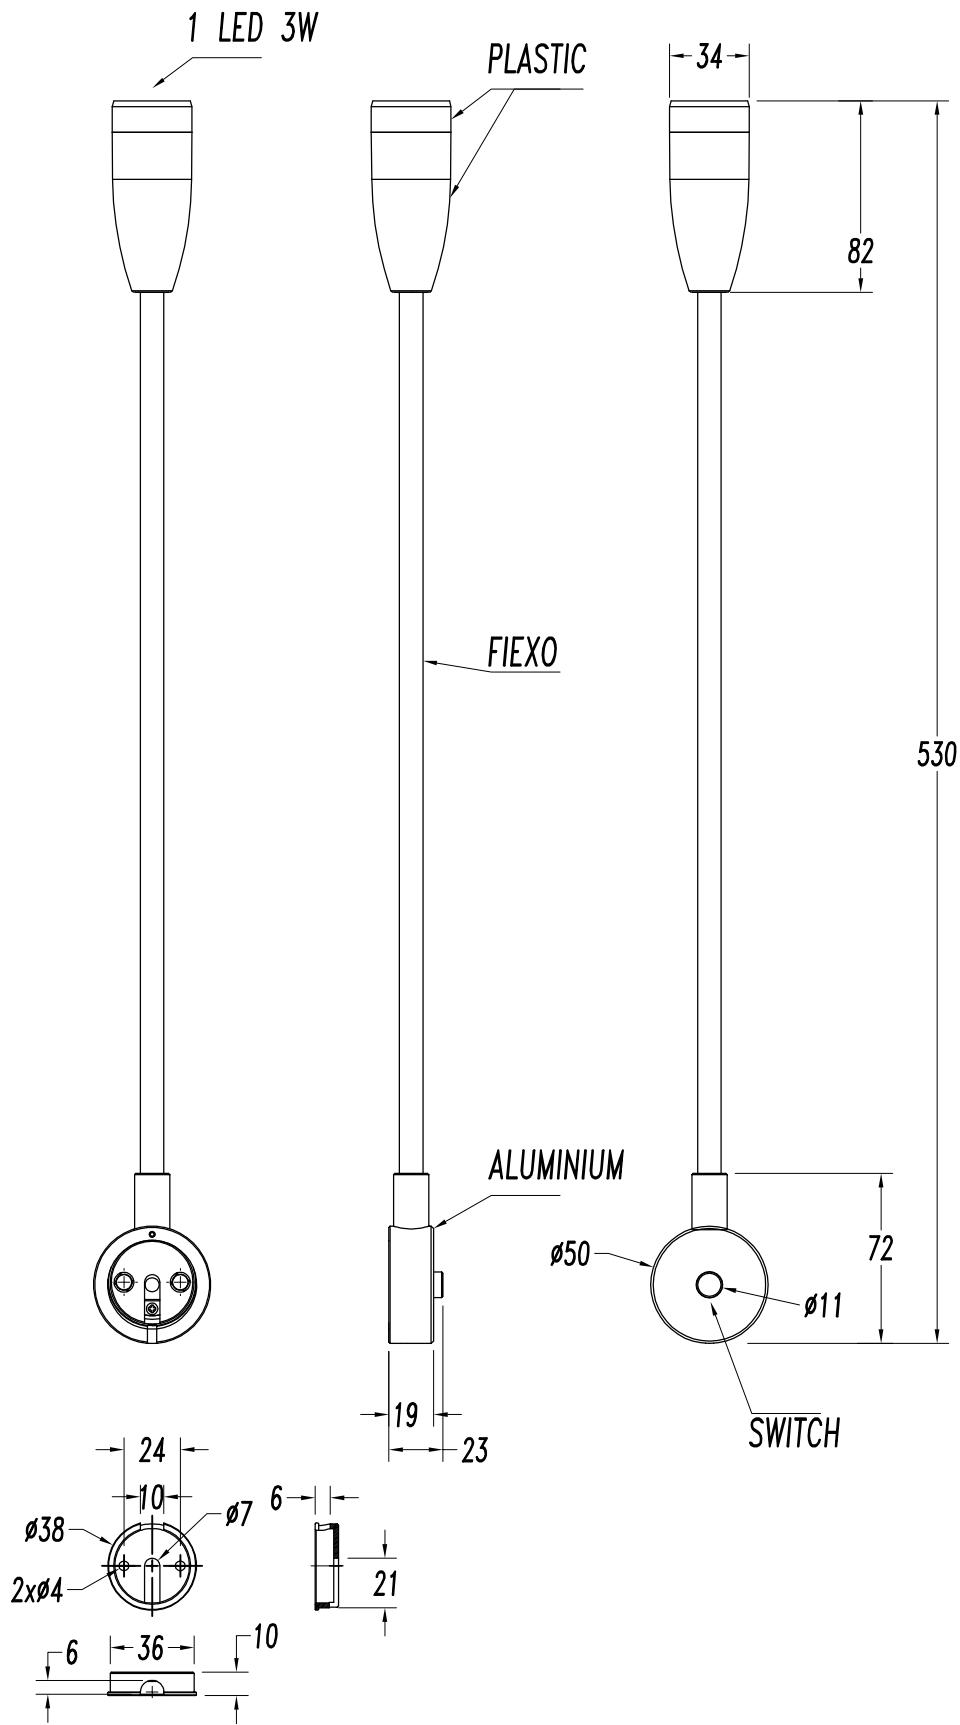

The photograph may not match the reference exactly. Please read the product description to identify the finish.

TECHNICAL CHARACTERISTICS

Type:	Wall fixture
IP Protection degrees:	IP20
Light source 1:	1 x LED Cree 3W Warm White - 3000K CRI 80
Angle of the optics / Reflector:	60°
Voltage / Frequency:	100-240V/50-60Hz
Warranty (Years):	2
Option to extend the guarantee:	Yes, 5 years
Units per box:	20
Net Weight (Kg):	0.34
EAN:	8435111066249

MATERIALS / FINISHES

Structure material: Aluminium
Structure finish: Grey

GEAR

Multi-voltage electronic gear included (110-240 V / 50-60 Hz)

Bed collection

Download photometric file .ldt / .ies

Click on image to download energy label

LEDS-c4 reserves the right to make the necessary technical changes they deem adequate, in order to improve the features of the product.
 Please consult the sales team to clarify any doubt.

Luminaria		Ensayo		Lámpara	
Código	05-2830-34-34	Código	05-2830-34-34	Código	LAMP 05-2830-34-34
Nombre	Aplique BED 1x3W led	Nombre	Aplique WALL 1x3W led	Número	1
Familia	- LEDS C4 LEDS	Fecha	26-07-2010	Posición	Universal
Eficiencia	100.00%	Sist. de Coorden.	C-G	Flujo Total	65.50 lm
Valor Máximo	227.55 cd	Posición	C=0.00 G=0.00	Bisimétrico	

Diam=34mm

Semiplanos C

180.0 ————— 0.0
 270.0 ————— 90.0

1

2

3

4

5