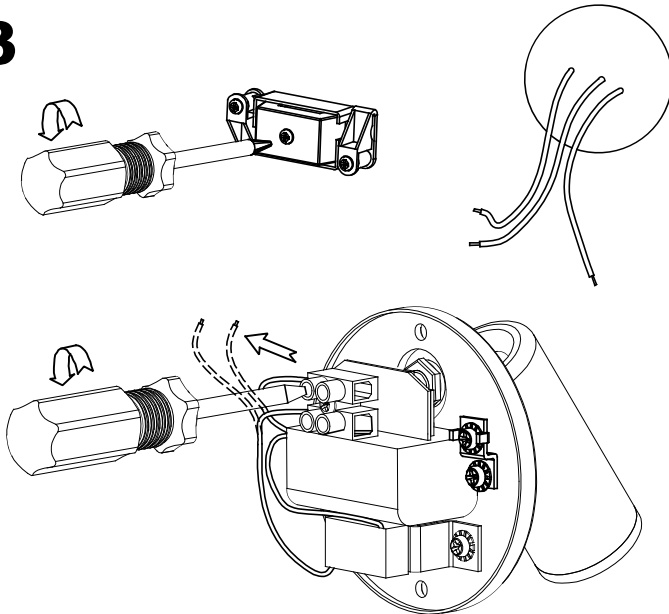

### TECHNICAL CHARACTERISTICS

Type:	Wall fixture
Adjustable:	Adjustable 355° on the horizontal axis. Adjustable from 0° to 90° on the horizontal axis
IP Protection degrees:	IP20
Light source 1:	1 x LED Cree
Bulb specified at the product label	2.2W Warm White - 3000K 188 lm <sup>(N)</sup> CRI 80
Angle of the optics / Reflector:	
Voltage / Frequency:	100-240V/50-60Hz
Warranty:	2
Option to extend the guarantee:	5
Units per box:	12
Net Weight (Kg):	
CFM:	0.00

### GEAR

Multi-voltage electronic gear included (Yes)

**1**

**2**

Ø60

**3**

**4**

**5**

**6**

**1**

**2**

**3**

**4**

**5**

**6**