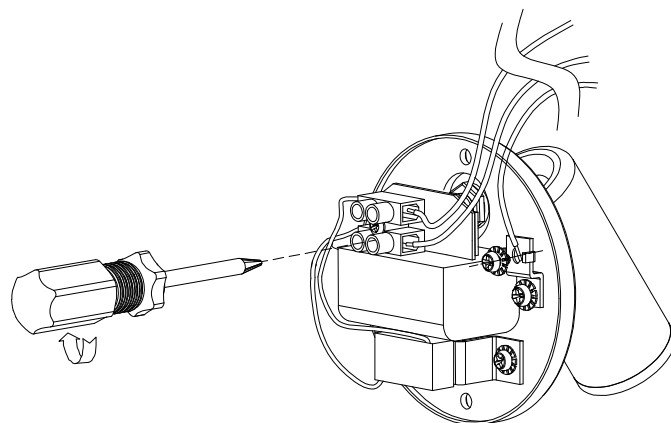

### TECHNICAL CHARACTERISTICS

Type:	Wall fixture
Adjustable:	Adjustable 355° on the horizontal axis. Adjustable from 0° to 90° on the horizontal axis
IP Protection degrees:	IP20
Light source 1:	1 x LED Cree
Bulb specified at the product label	2.2W Warm White - 3000K 188 lm <sup>(N)</sup> CRI 80
Angle of the optics / Reflector:	
Voltage / Frequency:	100-240V/50-60Hz
Warranty:	2
Option to extend the guarantee:	5
Units per box:	12
Net Weight (Kg):	
CFM:	0.00

### GEAR

Multi-voltage electronic gear included (Yes)

**1**

**2**

Ø60

**3**

**4**

**5**

**6**

**1**

**2**

**3**

**4**

**5**

**6**