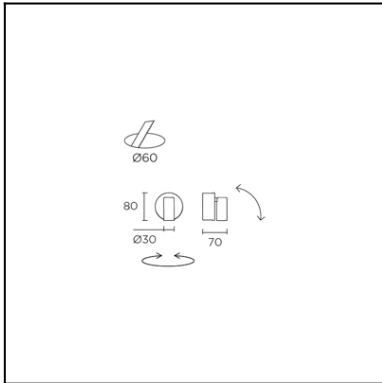

The photograph may not match the reference exactly. Please read the product description to identify the finish.

[Download photometric file .ldt /.ies](#)

[Click on image to download energy label](#)

### TECHNICAL CHARACTERISTICS

Type:	Wall fixture
Adjustable:	Adjustable 355° on the horizontal axis. Adjustable from 0° to 90° on the horizontal axis
IP Protection degrees:	IP20
Light source 1:	1 x LED Cree
Bulb specified at the product label	2.2W Warm White - 3000K 188 lm <sup>(N)</sup> CRI 80
Angle of the optics / Reflector:	
Voltage / Frequency:	100-240V/50-60Hz
Warranty:	2
Option to extend the guarantee:	5
Units per box:	12
Net Weight (Kg):	
CFM:	0.00