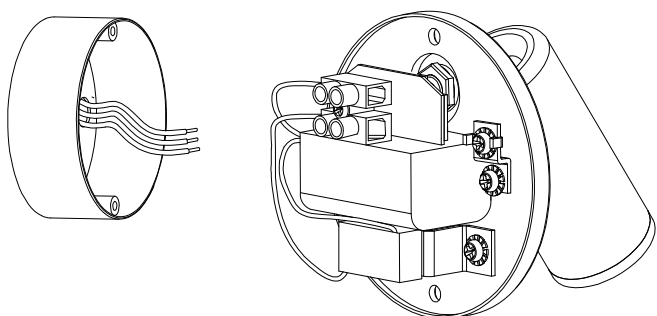

### TECHNICAL CHARACTERISTICS

Type:	Wall fixture
Adjustable:	Adjustable 355° on the horizontal axis. Adjustable from 0° to 90° on the horizontal axis
IP Protection degrees:	IP20
Light source 1:	1 x LED Cree
Bulb specified at the product label	2.2W Warm White - 3000K 188 lm <sup>(N)</sup> CRI 80
Angle of the optics / Reflector:	
Voltage / Frequency:	100-240V/50-60Hz
Warranty:	2
Option to extend the guarantee:	5
Units per box:	12
Net Weight (Kg):	
CFM:	0.00

### GEAR

Multi-voltage electronic gear included (Yes)

**1**

**2**

Ø60

**3**

**4**

**5**

**6**

**1**

**2**

**3**

**4**

**5**

**6**