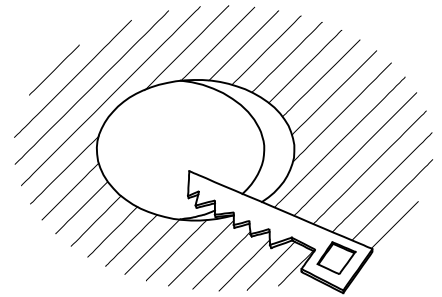

### TECHNICAL CHARACTERISTICS

Type:	Wall fixture
Adjustable:	Adjustable 355° on the horizontal axis. Adjustable from 0° to 90° on the horizontal axis
IP Protection degrees:	IP20
Light source 1:	1 x LED Cree
Bulb specified at the product label	2.2W Warm White - 3000K 188 lm <sup>(N)</sup> CRI 80
Angle of the optics / Reflector:	
Voltage / Frequency:	100-240V/50-60Hz
Warranty:	2
Option to extend the guarantee:	5
Units per box:	12
Net Weight (Kg):	
CFM:	0.00

### GEAR

Multi-voltage electronic gear included (Yes)

**1**

**2**

Ø60

**3**

**4**

**5**