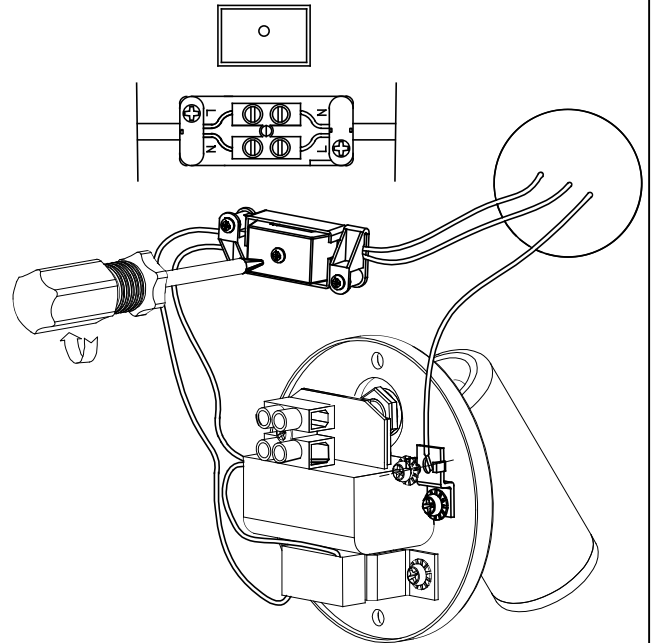

### TECHNICAL CHARACTERISTICS

Type:	Wall fixture
Adjustable:	Adjustable 355° on the horizontal axis. Adjustable from 0° to 90° on the horizontal axis
IP Protection degrees:	IP20
Light source 1:	1 x LED Cree
Bulb specified at the product label	2.2W Warm White - 3000K 188 lm <sup>(N)</sup> CRI 80
Angle of the optics / Reflector:	
Voltage / Frequency:	100-240V/50-60Hz
Warranty:	2
Option to extend the guarantee:	5
Units per box:	12
Net Weight (Kg):	
CFM:	0.00

### GEAR

Multi-voltage electronic gear included (Yes)

**1**

**2**

Ø60

**3**

**4**

**5**