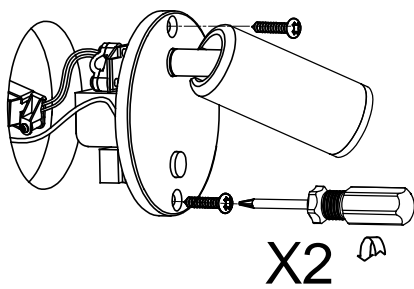

### TECHNICAL CHARACTERISTICS

Type:	Wall fixture
Adjustable:	Adjustable 355° on the horizontal axis. Adjustable from 0° to 90° on the horizontal axis
IP Protection degrees:	IP20
Light source 1:	1 x LED Cree
Bulb specified at the product label	2.2W Warm White - 3000K 188 lm <sup>(N)</sup> CRI 80
Angle of the optics / Reflector:	
Voltage / Frequency:	100-240V/50-60Hz
Warranty:	2
Option to extend the guarantee:	5
Units per box:	12
Net Weight (Kg):	
CFM:	0.00

### GEAR

Multi-voltage electronic gear included (Yes)

**1**

**2**

Ø60

**3**

**4**

**5**