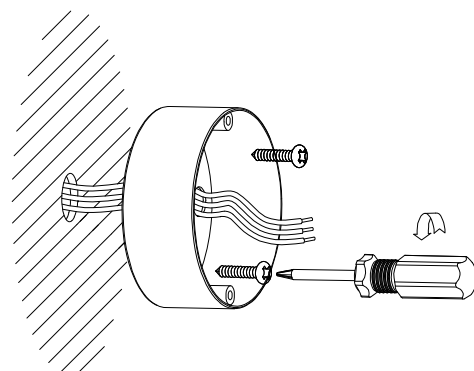

### TECHNICAL CHARACTERISTICS

Type:	Wall fixture
Adjustable:	Adjustable 355° on the horizontal axis. Adjustable from 0° to 90° on the horizontal axis
IP Protection degrees:	IP20
Light source 1:	1 x LED Cree
Bulb specified at the product label	2.2W Warm White - 3000K 188 lm <sup>(N)</sup> CRI 80
Angle of the optics / Reflector:	
Voltage / Frequency:	100-240V/50-60Hz
Warranty:	2
Option to extend the guarantee:	5
Units per box:	12
Net Weight (Kg):	
CFM:	0.00

### GEAR

Multi-voltage electronic gear included (Yes)

**1**

**2**

Ø60

**3**

**4**

**5**

**6**

**1**

**2**

**3**

**4**

**5**

**6**