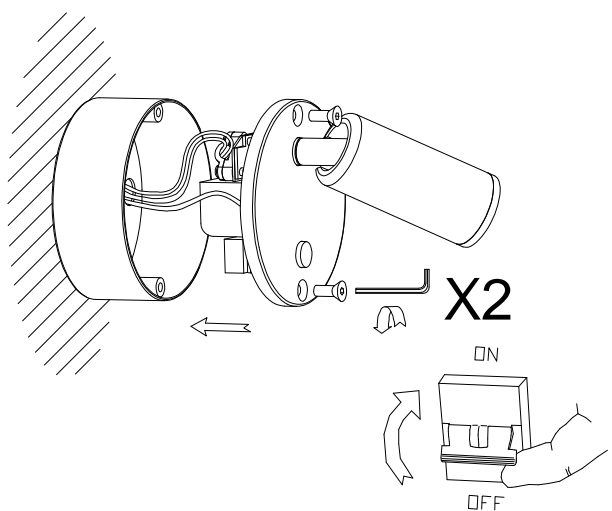

### TECHNICAL CHARACTERISTICS

Type:	Wall fixture
Adjustable:	Adjustable 355° on the horizontal axis. Adjustable from 0° to 90° on the horizontal axis
IP Protection degrees:	IP20
Light source 1:	1 x LED Cree
Bulb specified at the product label	2.2W Warm White - 3000K 188 lm <sup>(N)</sup> CRI 80
Angle of the optics / Reflector:	
Voltage / Frequency:	100-240V/50-60Hz
Warranty:	2
Option to extend the guarantee:	5
Units per box:	12
Net Weight (Kg):	
CFM:	0.00

### GEAR

Multi-voltage electronic gear included (Yes)

**1**

**2**

Ø60

**3**

**4**

**5**

**6**

**1**

**2**

**3**

**4**

**5**

**6**