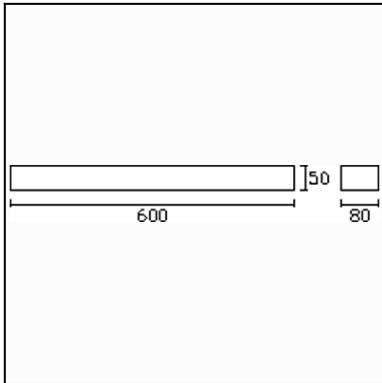

The photograph may not match the reference exactly. Please read the product description to identify the finish.

[Download photometric file .ldt /.ies](#)

[Click on image to download energy label](#)

TECHNICAL CHARACTERISTICS

Type:	Wall fixture
IP Protection degrees:	IP20
Light source 1:	36 x LED Seoul
Bulb specified at the product label	10.5W Warm White - 3000K 1070 lm ^(N) CRI 80
Voltage / Frequency:	100-240V/50-60Hz
Warranty:	2
Option to extend the guarantee:	5
Units per box:	6
Net Weight (Kg):	0.000