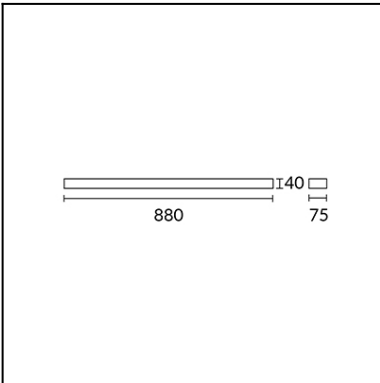

The photograph may not match the reference exactly. Please read the product description to identify the finish.

TECHNICAL CHARACTERISTICS

Type:	Wall fixture
IP Protection degrees:	IP44
Light source 1:	1 x G5 39W
Voltage / Frequency:	220-240V/50-60Hz
Warranty (Years):	2
Units per box:	8
Net Weight (Kg):	1.25
EAN:	8435381406943