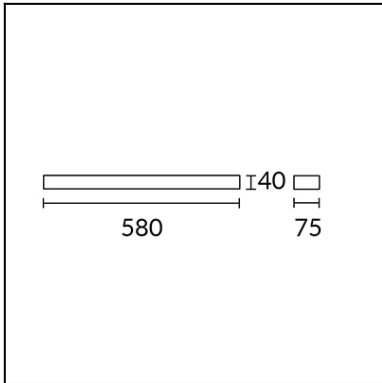

The photograph may not match the reference exactly. Please read the product description to identify the finish.

### TECHNICAL CHARACTERISTICS

Type:	Wall fixture
IP Protection degrees:	IP44
Light source 1: Bulb specified at the product label	1 x G5 24W
Voltage / Frequency:	220-240V/50-60Hz
Warranty:	2
Units per box:	8
Net Weight (Kg):	0.870
EAN Code:	8435381406936