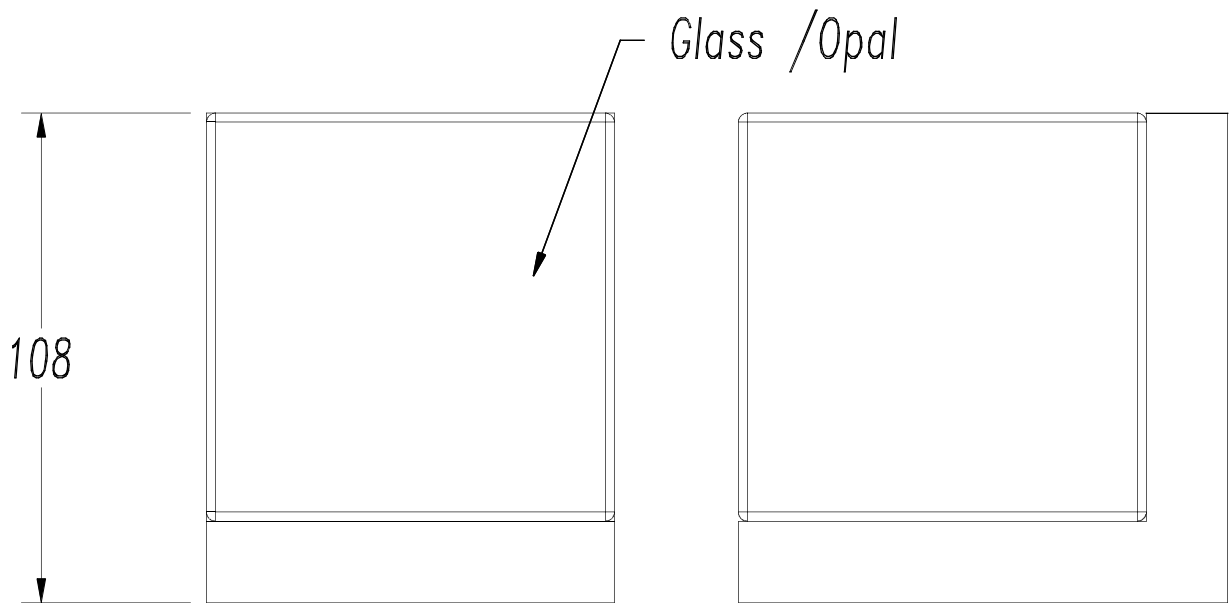

The photograph may not match the reference exactly. Please read the product description to identify the finish.

TECHNICAL CHARACTERISTICS

Type:	Wall fixture
IP Protection degrees:	IP44
Light source 1:	1 x G9 40W
Total power consumption (W):	40
Voltage / Frequency:	220-240V/50-60Hz
Warranty (Years):	2
Units per box:	8
Net Weight (Kg):	0.955
EAN:	8435111097472

MATERIALS / FINISHES

Structure material:	Zamak Steel	Diffuser material:	Tempered glass
Structure finish:	Chrome	Diffuser finish:	Opal white

[Download photometric file .ldt / .ies](#)

[Click on image to download energy label](#)