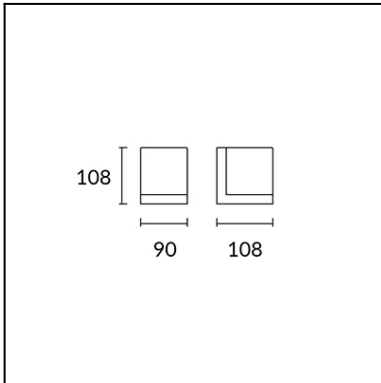

The photograph may not match the reference exactly. Please read the product description to identify the finish.

TECHNICAL CHARACTERISTICS

Type:	Wall fixture
IP Protection degrees:	IP44
Light source 1:	1 x G9 40W
Total power consumption (W):	40
Voltage / Frequency:	220-240V/50-60Hz
Warranty (Years):	2
Units per box:	8
Net Weight (Kg):	0.955
EAN:	8435111097472