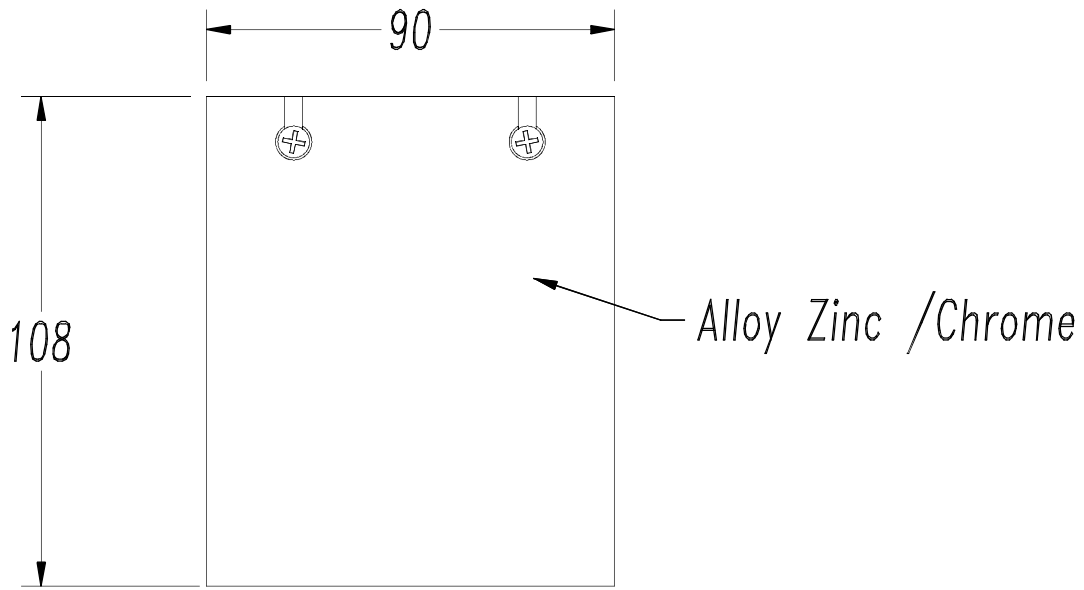

The photograph may not match the reference exactly. Please read the product description to identify the finish.

TECHNICAL CHARACTERISTICS

Type:	Wall fixture
IP Protection degrees:	IP44
Light source 1:	1 x G9 40W
Total power consumption (W):	40
Voltage / Frequency:	220-240V/50-60Hz
Warranty (Years):	2
Units per box:	8
Net Weight (Kg):	0.955
EAN:	8435111097472

MATERIALS / FINISHES

Structure material:	Zamak Steel	Diffuser material:	Tempered glass
Structure finish:	Chrome	Diffuser finish:	Opal white

[Download photometric file .ldt / .ies](#)

[Click on image to download energy label](#)