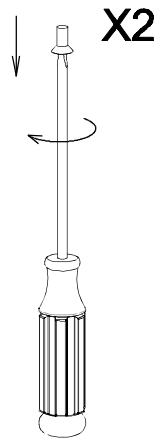

The photograph may not match the reference exactly. Please read the product description to identify the finish.

TECHNICAL CHARACTERISTICS

Type:	Wall fixture
IP Protection degrees:	IP44
Light source 1:	1 x G9 40W
Total power consumption (W):	40
Voltage / Frequency:	220-240V/50-60Hz
Warranty (Years):	2
Units per box:	8
Net Weight (Kg):	0.955
EAN:	8435111097472

MATERIALS / FINISHES

Structure material:	Zamak Steel	Diffuser material:	Tempered glass
Structure finish:	Chrome	Diffuser finish:	Opal white

[Download photometric file .ldt / .ies](#)

[Click on image to download energy label](#)

1

2

3

4

B

5

6