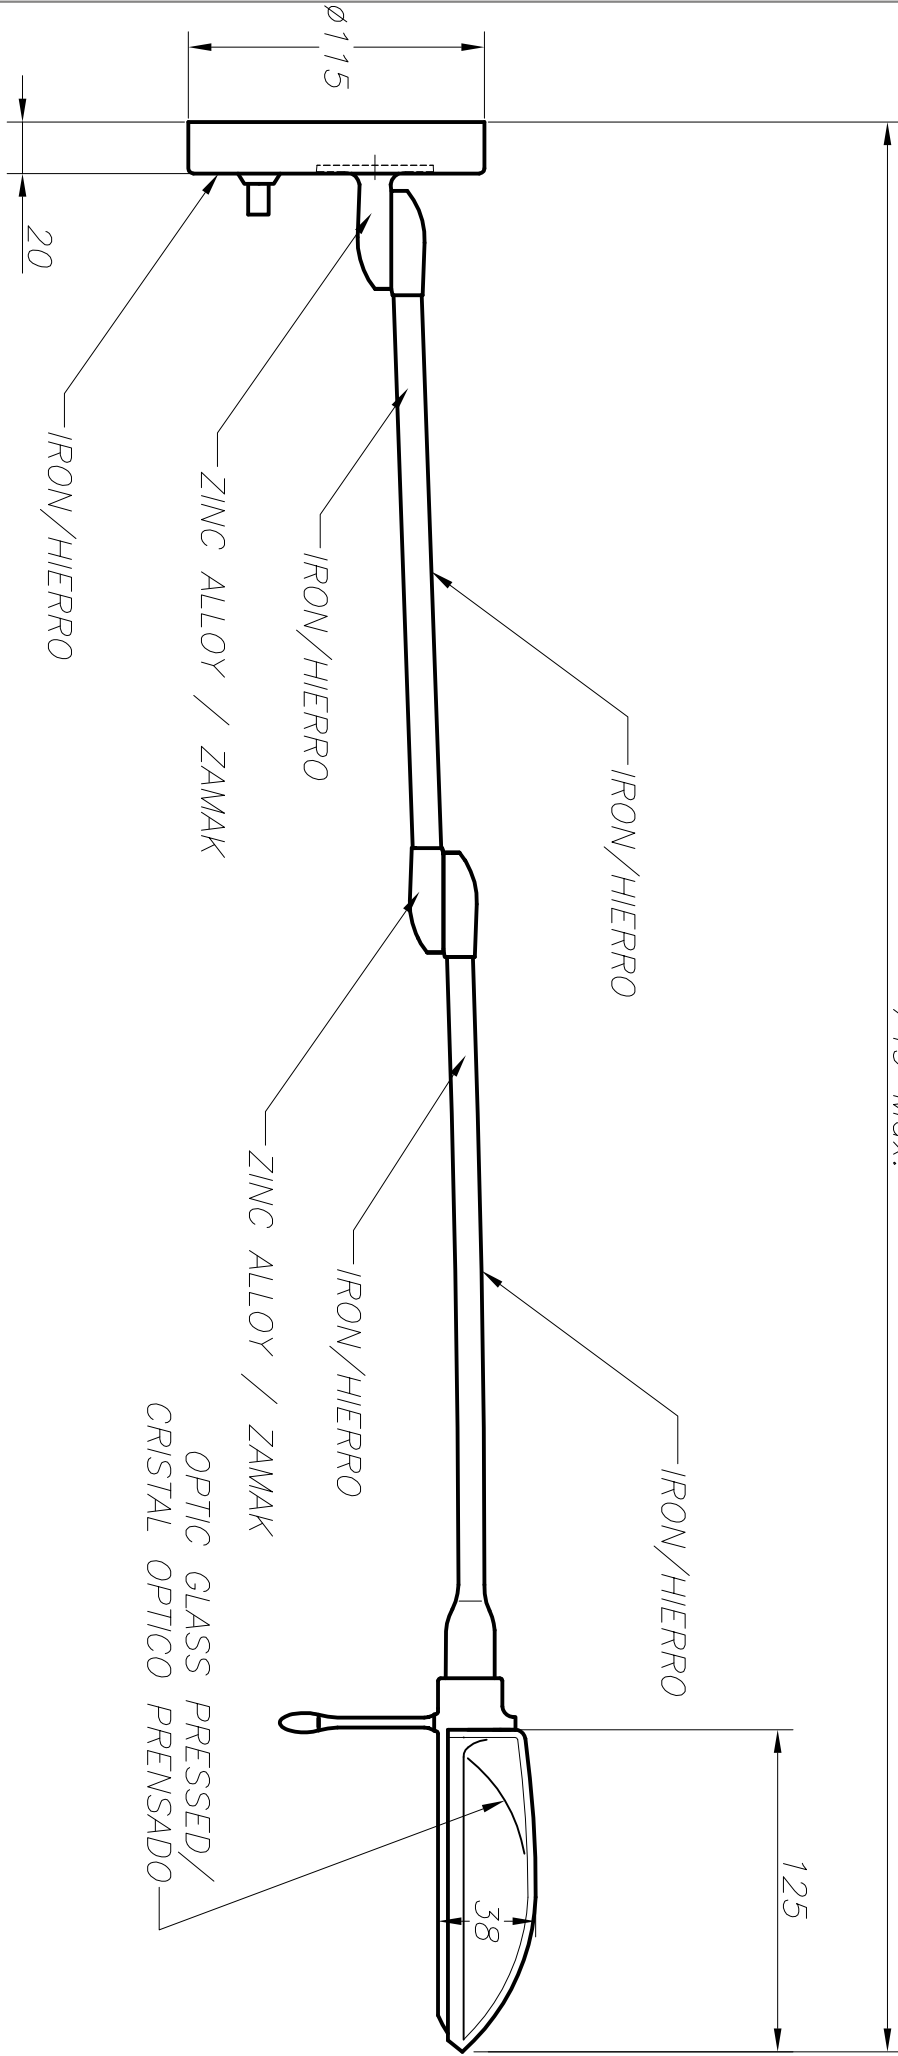

Design by Benedito Design

The photograph may not match the reference exactly. Please read the product description to identify the finish.

## TECHNICAL CHARACTERISTICS

Type:	Wall fixture
Adjustable:	Adjustable $\pm 180^\circ$ on the vertical axis
IP Protection degrees:	IP20
Light source 1:	1 x G9 MAX 75W
Bulb included:	1 x G9 75
Total power consumption (W):	74
Voltage / Frequency:	220-240V/50-60Hz
Warranty (Years):	2
Units per box:	6
Net Weight (Kg):	1.23
EAN:	8435111092958

[Download photometric file .ldt / .ies](#)

[Click on image to download energy label](#)

## MATERIALS / FINISHES

<b>Structure material:</b>	Steel Zamak	<b>Diffuser material:</b>	Glass
<b>Structure finish:</b>	Matt white Chrome	<b>Diffuser finish:</b>	Tinted

749 Max.

**GROK**

05-0378/10-0378/25-0378/05-0379/05-0380