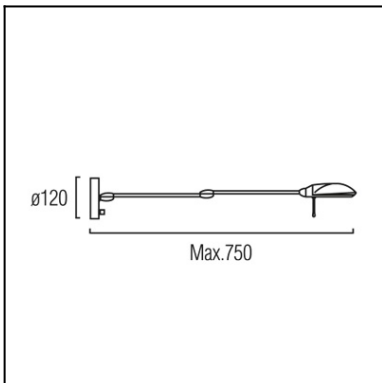

Design by Benedito Design

The photograph may not match the reference exactly. Please read the product description to identify the finish.

## TECHNICAL CHARACTERISTICS

Type:	Wall fixture
Adjustable:	Adjustable $\pm 180^\circ$ on the vertical axis
IP Protection degrees:	IP20
Light source 1:	1 x G9 MAX 75W
Bulb included:	1 x G9 75
Total power consumption (W):	74
Voltage / Frequency:	220-240V/50-60Hz
Warranty (Years):	2
Units per box:	6
Net Weight (Kg):	1.23
EAN:	8435111092958