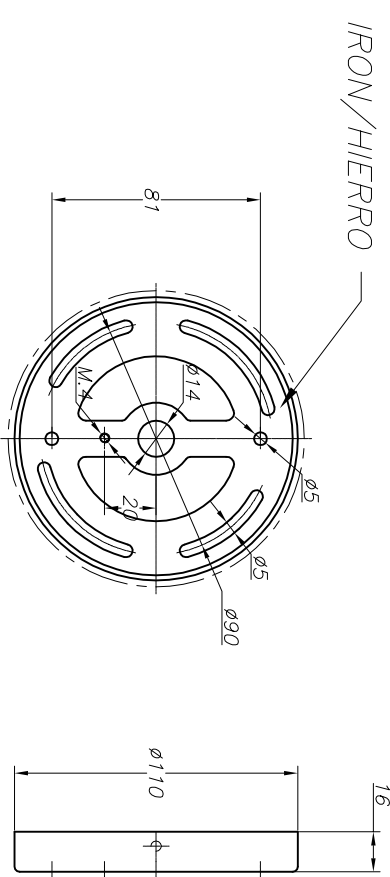

Design by Benedito Design

The photograph may not match the reference exactly. Please read the product description to identify the finish.

## TECHNICAL CHARACTERISTICS

Type:	Wall fixture
Adjustable:	Adjustable $\pm 180^\circ$ on the vertical axis
IP Protection degrees:	IP20
Light source 1:	1 x G9 MAX 75W
Bulb included:	1 x G9 75
Total power consumption (W):	74
Voltage / Frequency:	220-240V/50-60Hz
Warranty (Years):	2
Units per box:	6
Net Weight (Kg):	1.23
EAN:	8435111092958

[Download photometric file .ldt / .ies](#)

[Click on image to download energy label](#)

## MATERIALS / FINISHES

<b>Structure material:</b>	Steel Zamak	<b>Diffuser material:</b>	Glass
<b>Structure finish:</b>	Matt white Chrome	<b>Diffuser finish:</b>	Tinted

749 Max.

**GROK**

05-0378/10-0378/25-0378/05-0379/05-0380