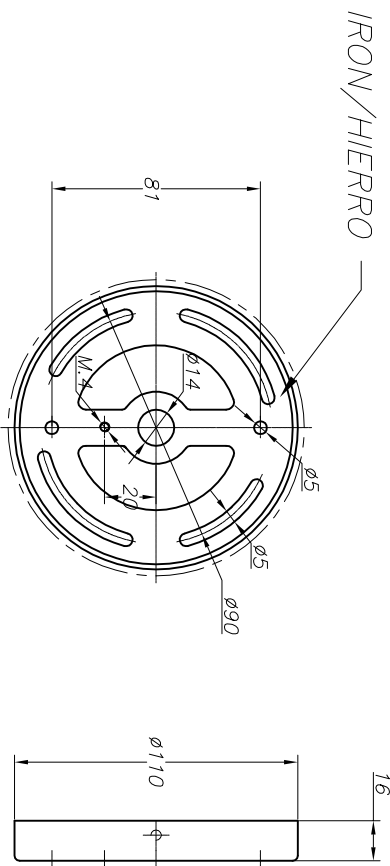

Design by Benedito Design

The photograph may not match the reference exactly. Please read the product description to identify the finish.

TECHNICAL CHARACTERISTICS

Type:	Wall fixture
Adjustable:	Adjustable $\pm 180^\circ$ on the vertical axis
IP Protection degrees:	IP20
Light source 1:	1 x G9 MAX 75W
Bulb included:	1 x G9 60W
Total power consumption (W):	74
Voltage / Frequency:	220-240V/50-60Hz
Warranty (Years):	2
Units per box:	6
Net Weight (Kg):	1.23
EAN:	8435111027325

MATERIALS / FINISHES

Structure material:	Steel	Diffuser material:	Glass
Structure finish:	Satin nickel	Diffuser finish:	Tinted

GEAR

Gear included: Yes, electronic

[Download photometric file .ldt /.ies](#)

[Click on image to download energy label](#)

GROK

05-0378/10-0378/25-0378/05-0379/05-0380