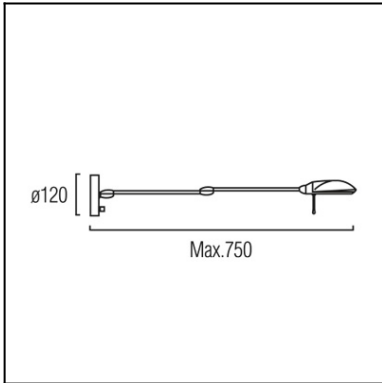

Design by Benedito Design

The photograph may not match the reference exactly. Please read the product description to identify the finish.

TECHNICAL CHARACTERISTICS

Type:	Wall fixture
Adjustable:	Adjustable $\pm 180^\circ$ on the vertical axis
IP Protection degrees:	IP20
Light source 1:	1 x G9 MAX 75W
Bulb included:	1 x G9 60W
Total power consumption (W):	74
Voltage / Frequency:	220-240V/50-60Hz
Warranty (Years):	2
Units per box:	6
Net Weight (Kg):	1.23
EAN:	8435111027325

MATERIALS / FINISHES

Structure material:	Steel	Diffuser material:	Glass
Structure finish:	Satin nickel	Diffuser finish:	Tinted

GEAR

Gear included: Yes, electronic

[Download photometric file .ldt /.ies](#)