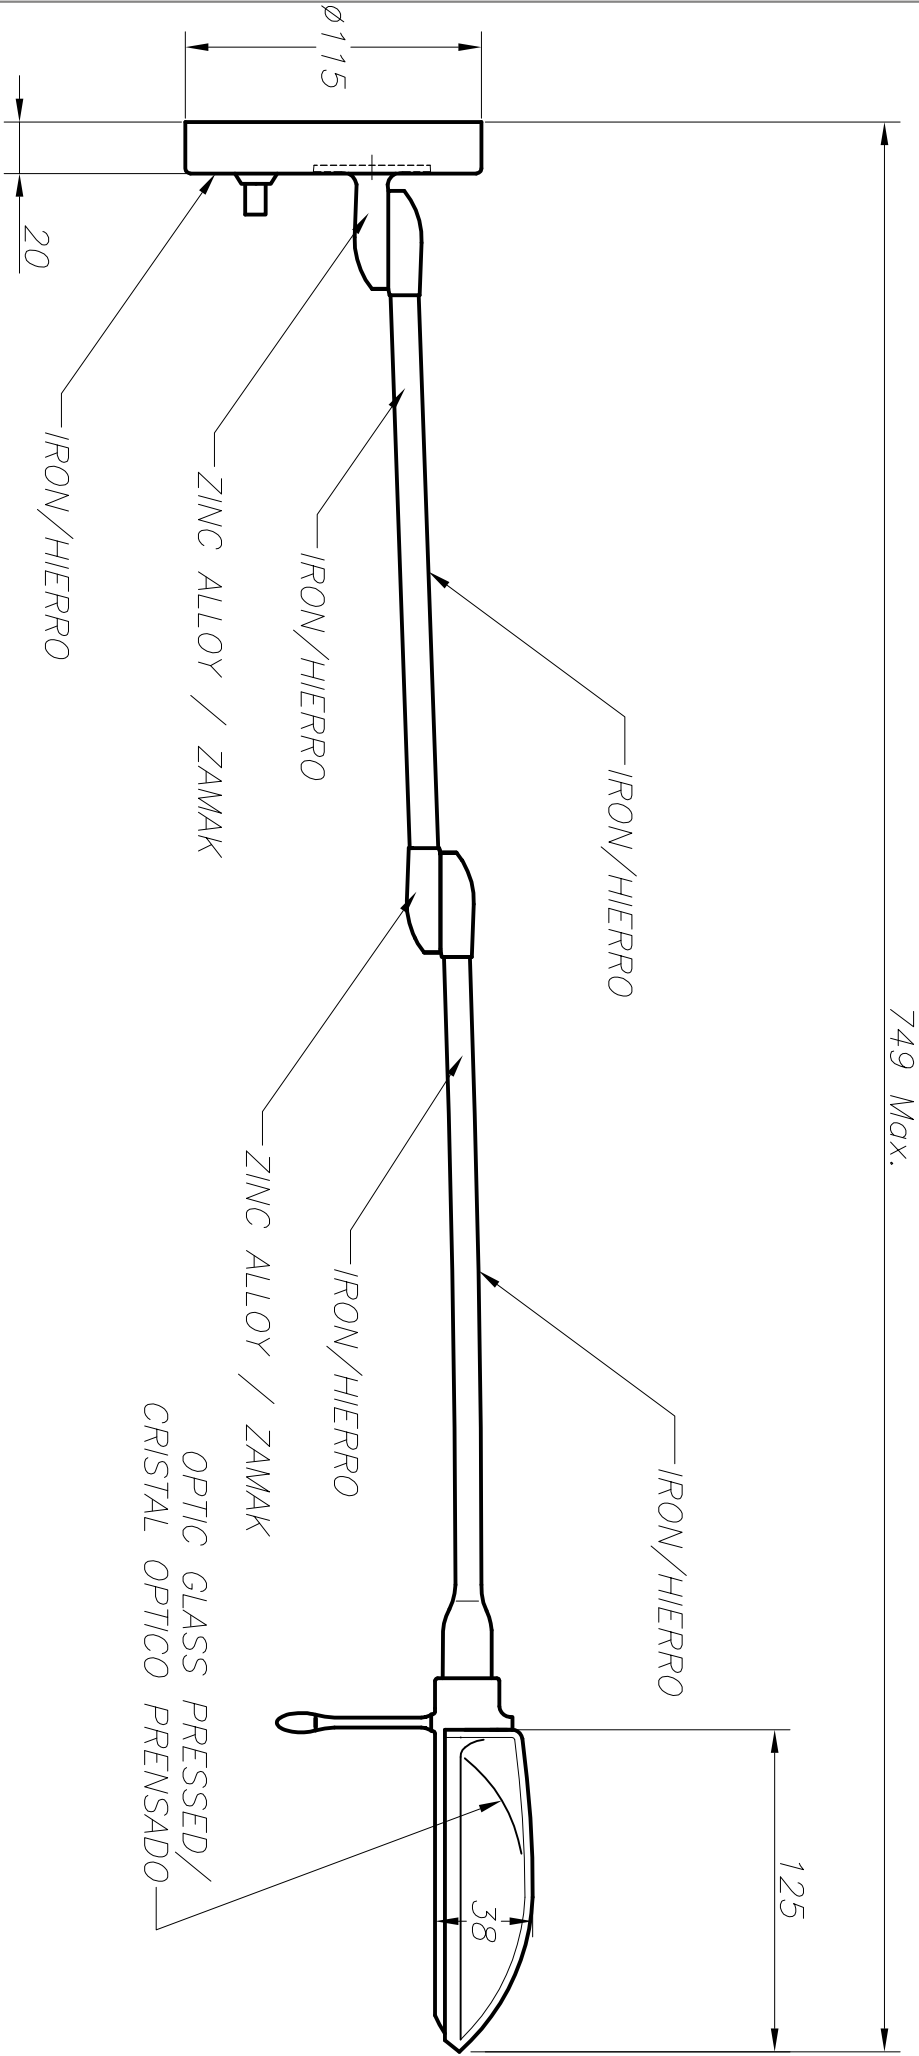

Design by Benedito Design

The photograph may not match the reference exactly. Please read the product description to identify the finish.

TECHNICAL CHARACTERISTICS

Type:	Wall fixture
Adjustable:	Adjustable $\pm 180^\circ$ on the vertical axis
IP Protection degrees:	IP20
Light source 1:	1 x G9 MAX 75W
Bulb included:	1 x G9 60W
Total power consumption (W):	74
Voltage / Frequency:	220-240V/50-60Hz
Warranty (Years):	2
Units per box:	6
Net Weight (Kg):	1.23
EAN:	8435111027325

MATERIALS / FINISHES

Structure material:	Steel	Diffuser material:	Glass
Structure finish:	Satin nickel	Diffuser finish:	Tinted

GEAR

Gear included: Yes, electronic

[Download photometric file .ldt /.ies](#)

[Click on image to download energy label](#)

GROK

05-0378/10-0378/25-0378/05-0379/05-0380