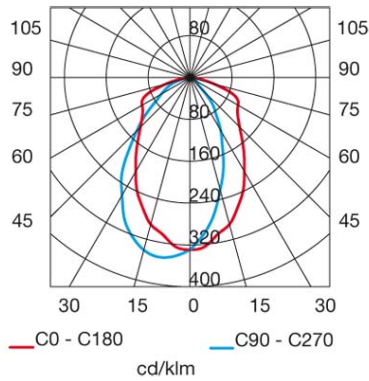

GEAR

Gear included: Yes, electronic

[Download photometric file .ldt /.ies](#)