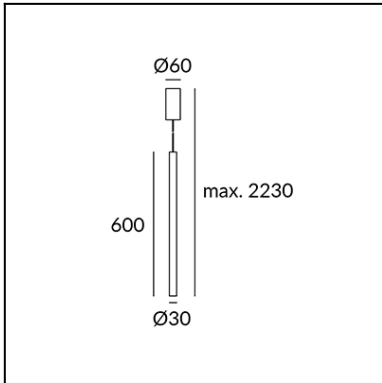

The photograph may not match the reference exactly. Please read the product description to identify the finish.

[Download photometric file .ldt /.ies](#)

[Click on image to download energy label](#)

### TECHNICAL CHARACTERISTICS

Type:	Pendant
IP Protection degrees:	IP20
Light source 1: Bulb specified at the product label	1 x LED Sharp 7.5W Warm White - 3000K 730 lm <sup>(N)</sup> CRI 82
Total power consumption (W):	9,7
Angle of the optics / Reflector:	
Voltage / Frequency:	100-240V/50-60Hz
Warranty:	2
Option to extend the guarantee:	5
Units per box:	15
Net Weight (Kg):	
CFM:	0.00