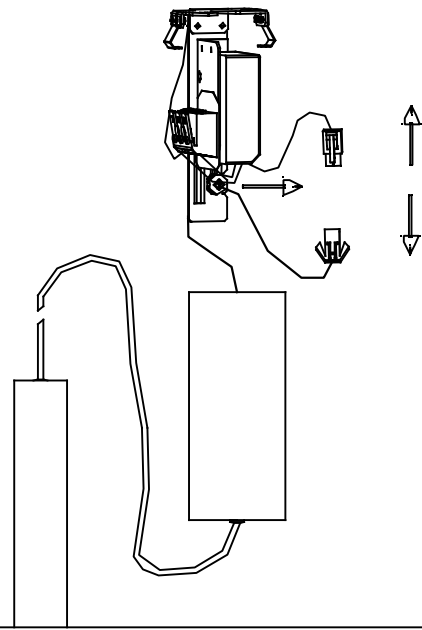

### TECHNICAL CHARACTERISTICS

Type:	Pendant
IP Protection degrees:	IP20
Light source 1: Bulb specified at the product label	1 x LED Sharp 7.5W Warm White - 3000K 730 lm <sup>(N)</sup> CRI 82
Total power consumption (W):	9,7
Angle of the optics / Reflector:	
Voltage / Frequency:	100-240V/50-60Hz
Warranty:	2
Option to extend the guarantee:	5
Units per box:	15
Net Weight (Kg):	
CFM:	0.00

### MATERIALS / FINISHES

**Structure material:** Aluminium

**Structure finish:** Matt white

### GEAR

Multi-voltage electronic gear included (Yes)

**1**

**2**

**3**

**4**

**5**

**6**