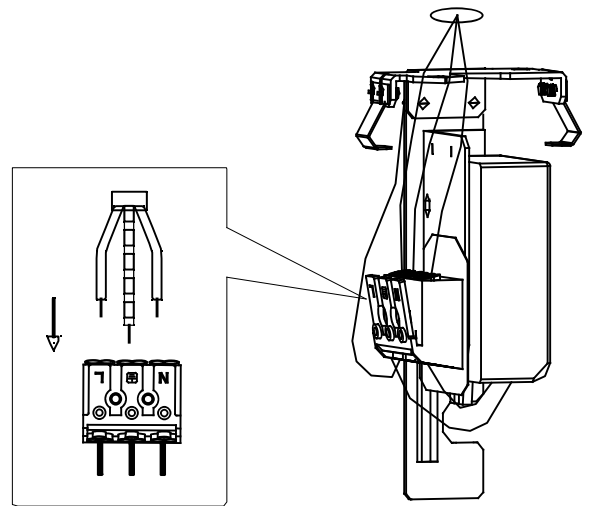

### TECHNICAL CHARACTERISTICS

Type:	Pendant
IP Protection degrees:	IP20
Light source 1: Bulb specified at the product label	1 x LED Sharp 7.5W Warm White - 3000K 730 lm <sup>(N)</sup> CRI 82
Total power consumption (W):	9,7
Angle of the optics / Reflector:	
Voltage / Frequency:	100-240V/50-60Hz
Warranty:	2
Option to extend the guarantee:	5
Units per box:	15
Net Weight (Kg):	
CFM:	0.00

### GEAR

Multi-voltage electronic gear included (Yes)

**1**

**2**

**3**

**4**

**5**

**6**