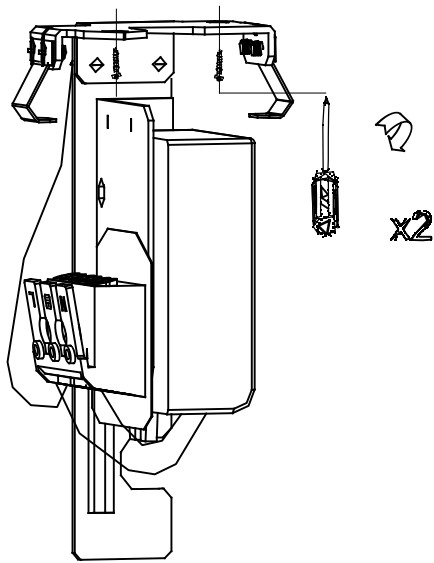

### TECHNICAL CHARACTERISTICS

Type:	Pendant
IP Protection degrees:	IP20
Light source 1: Bulb specified at the product label	1 x LED Sharp 7.5W Warm White - 3000K 730 lm <sup>(N)</sup> CRI 82
Total power consumption (W):	9,7
Angle of the optics / Reflector:	
Voltage / Frequency:	100-240V/50-60Hz
Warranty:	2
Option to extend the guarantee:	5
Units per box:	15
Net Weight (Kg):	
CFM:	0.00

### GEAR

Multi-voltage electronic gear included (Yes)

**1**

**2**

**3**

**4**

**5**

**6**