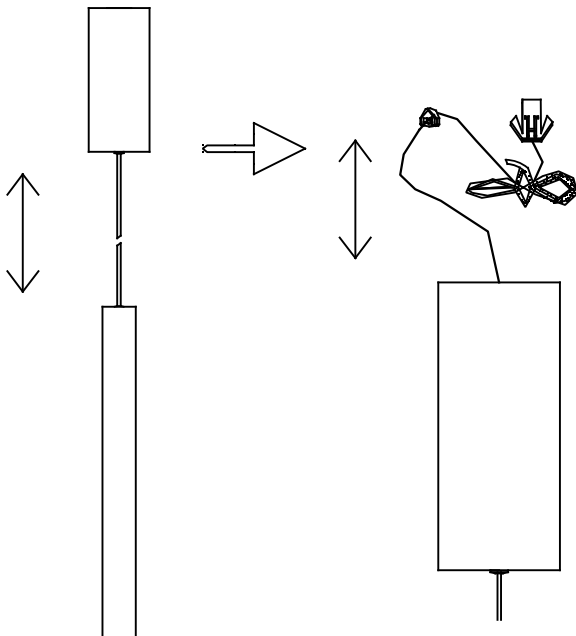

### TECHNICAL CHARACTERISTICS

Type:	Pendant
IP Protection degrees:	IP20
Light source 1: Bulb specified at the product label	1 x LED Sharp 7.5W Warm White - 3000K 730 lm <sup>(N)</sup> CRI 82
Total power consumption (W):	9,7
Angle of the optics / Reflector:	
Voltage / Frequency:	100-240V/50-60Hz
Warranty:	2
Option to extend the guarantee:	5
Units per box:	15
Net Weight (Kg):	
CFM:	0.00

### MATERIALS / FINISHES

**Structure material:** Aluminium

**Structure finish:** Matt white

### GEAR

Multi-voltage electronic gear included (Yes)

**1**

**2**

**3**

**4**

**5**

**6**