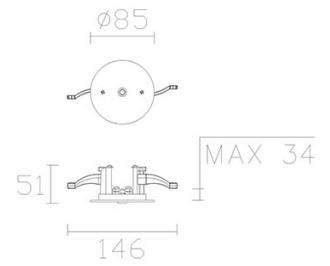

71-5456-14-14

Structure material:
Structure finish:

Aluminium
White

IP20

71-0073-05-05

Structure material:
Structure finish:

Steel
Matt black

71-0073-14-14

Structure material:
Structure finish:

Steel
Matt white