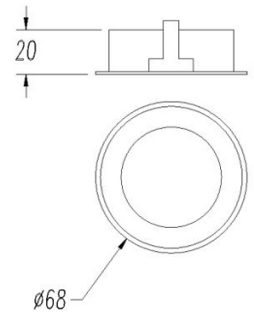

71-5456-14-14

Structure material:
Structure finish:

Aluminium
White

IP20

71-0073-05-05

Structure material:
Structure finish:

Steel
Matt black

71-0073-14-14

Structure material:
Structure finish:

Steel
Matt white