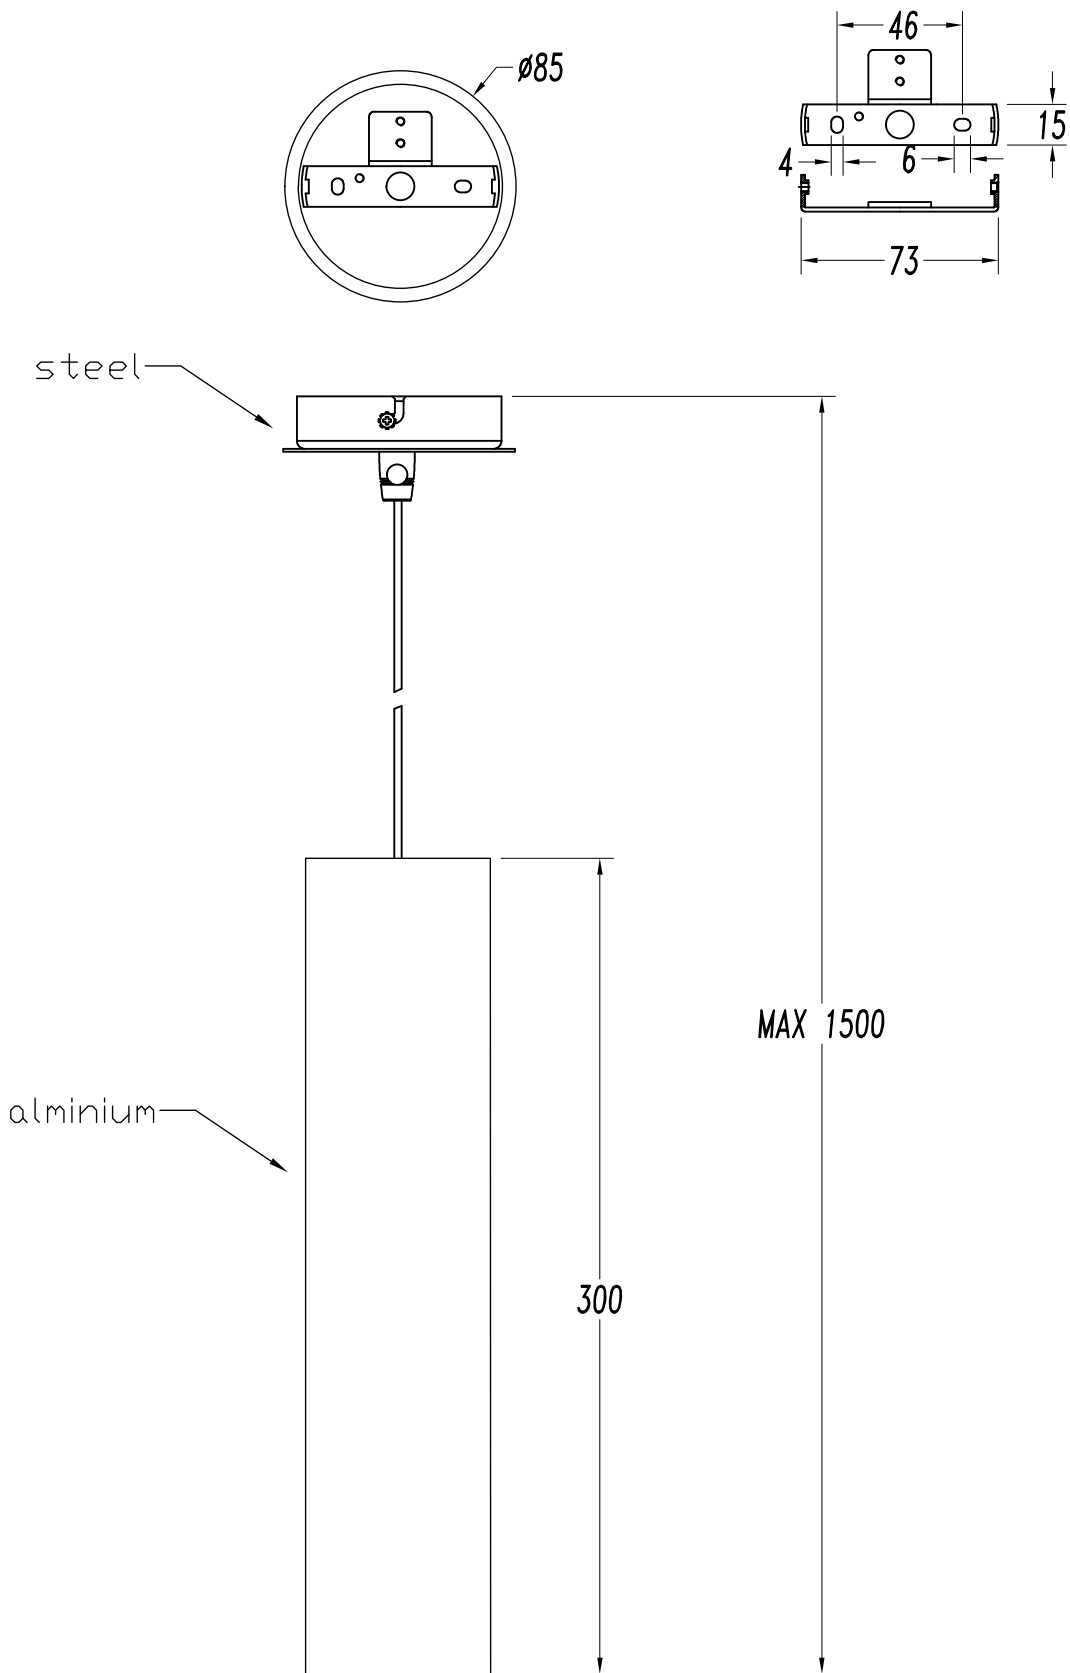

### TECHNICAL CHARACTERISTICS

Type:	Pendant
IP Protection degrees:	IP20
Light source 1: Bulb specified at the product label	1 x GU10 MAX 50W
Voltage / Frequency:	220-240V/50-60Hz
Warranty:	2
Units per box:	12
Net Weight (Kg):	0.710
EAN Code:	8435381438883

### MATERIALS / FINISHES

**Structure material:** Extruded aluminium

**Structure finish:** Matt black  
Golden

71-5456-14-14

**Structure material:**  
**Structure finish:**

Aluminium  
White

IP20

71-0073-05-05

**Structure material:**  
**Structure finish:**

Steel  
Matt black

71-0073-14-14

**Structure material:**  
**Structure finish:**

Steel  
Matt white

1

2

3

4

5

6