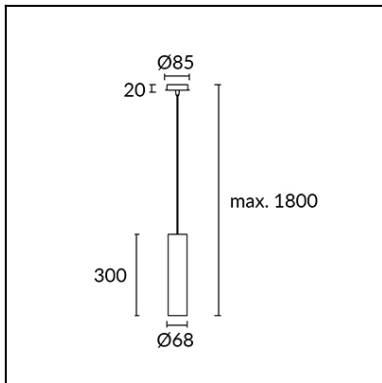

The photograph may not match the reference exactly. Please read the product description to identify the finish.

[Download photometric file .ldt /.ies](#)

[Click on image to download energy label](#)

### TECHNICAL CHARACTERISTICS

Type:	Pendant
IP Protection degrees:	IP20
Light source 1: Bulb specified at the product label	1 x GU10 MAX 50W
Voltage / Frequency:	220-240V/50-60Hz
Warranty:	2
Units per box:	12
Net Weight (Kg):	0.710
EAN Code:	8435381438883