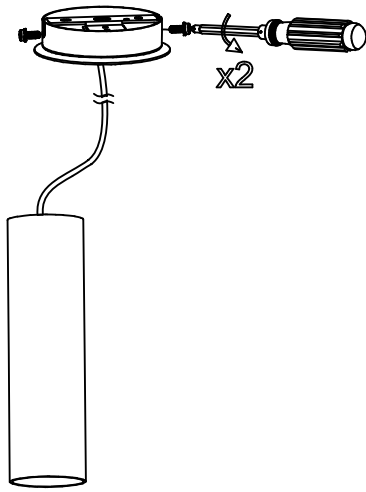

### TECHNICAL CHARACTERISTICS

Type:	Pendant
IP Protection degrees:	IP20
Light source 1: Bulb specified at the product label	1 x GU10 MAX 50W
Voltage / Frequency:	220-240V/50-60Hz
Warranty:	2
Units per box:	12
Net Weight (Kg):	0.710
EAN Code:	8435381438883

**Structure material:**  
**Structure finish:**

Steel  
Matt black

71-0073-14-14

**Structure material:**  
**Structure finish:**

Steel  
Matt white

1

2

3